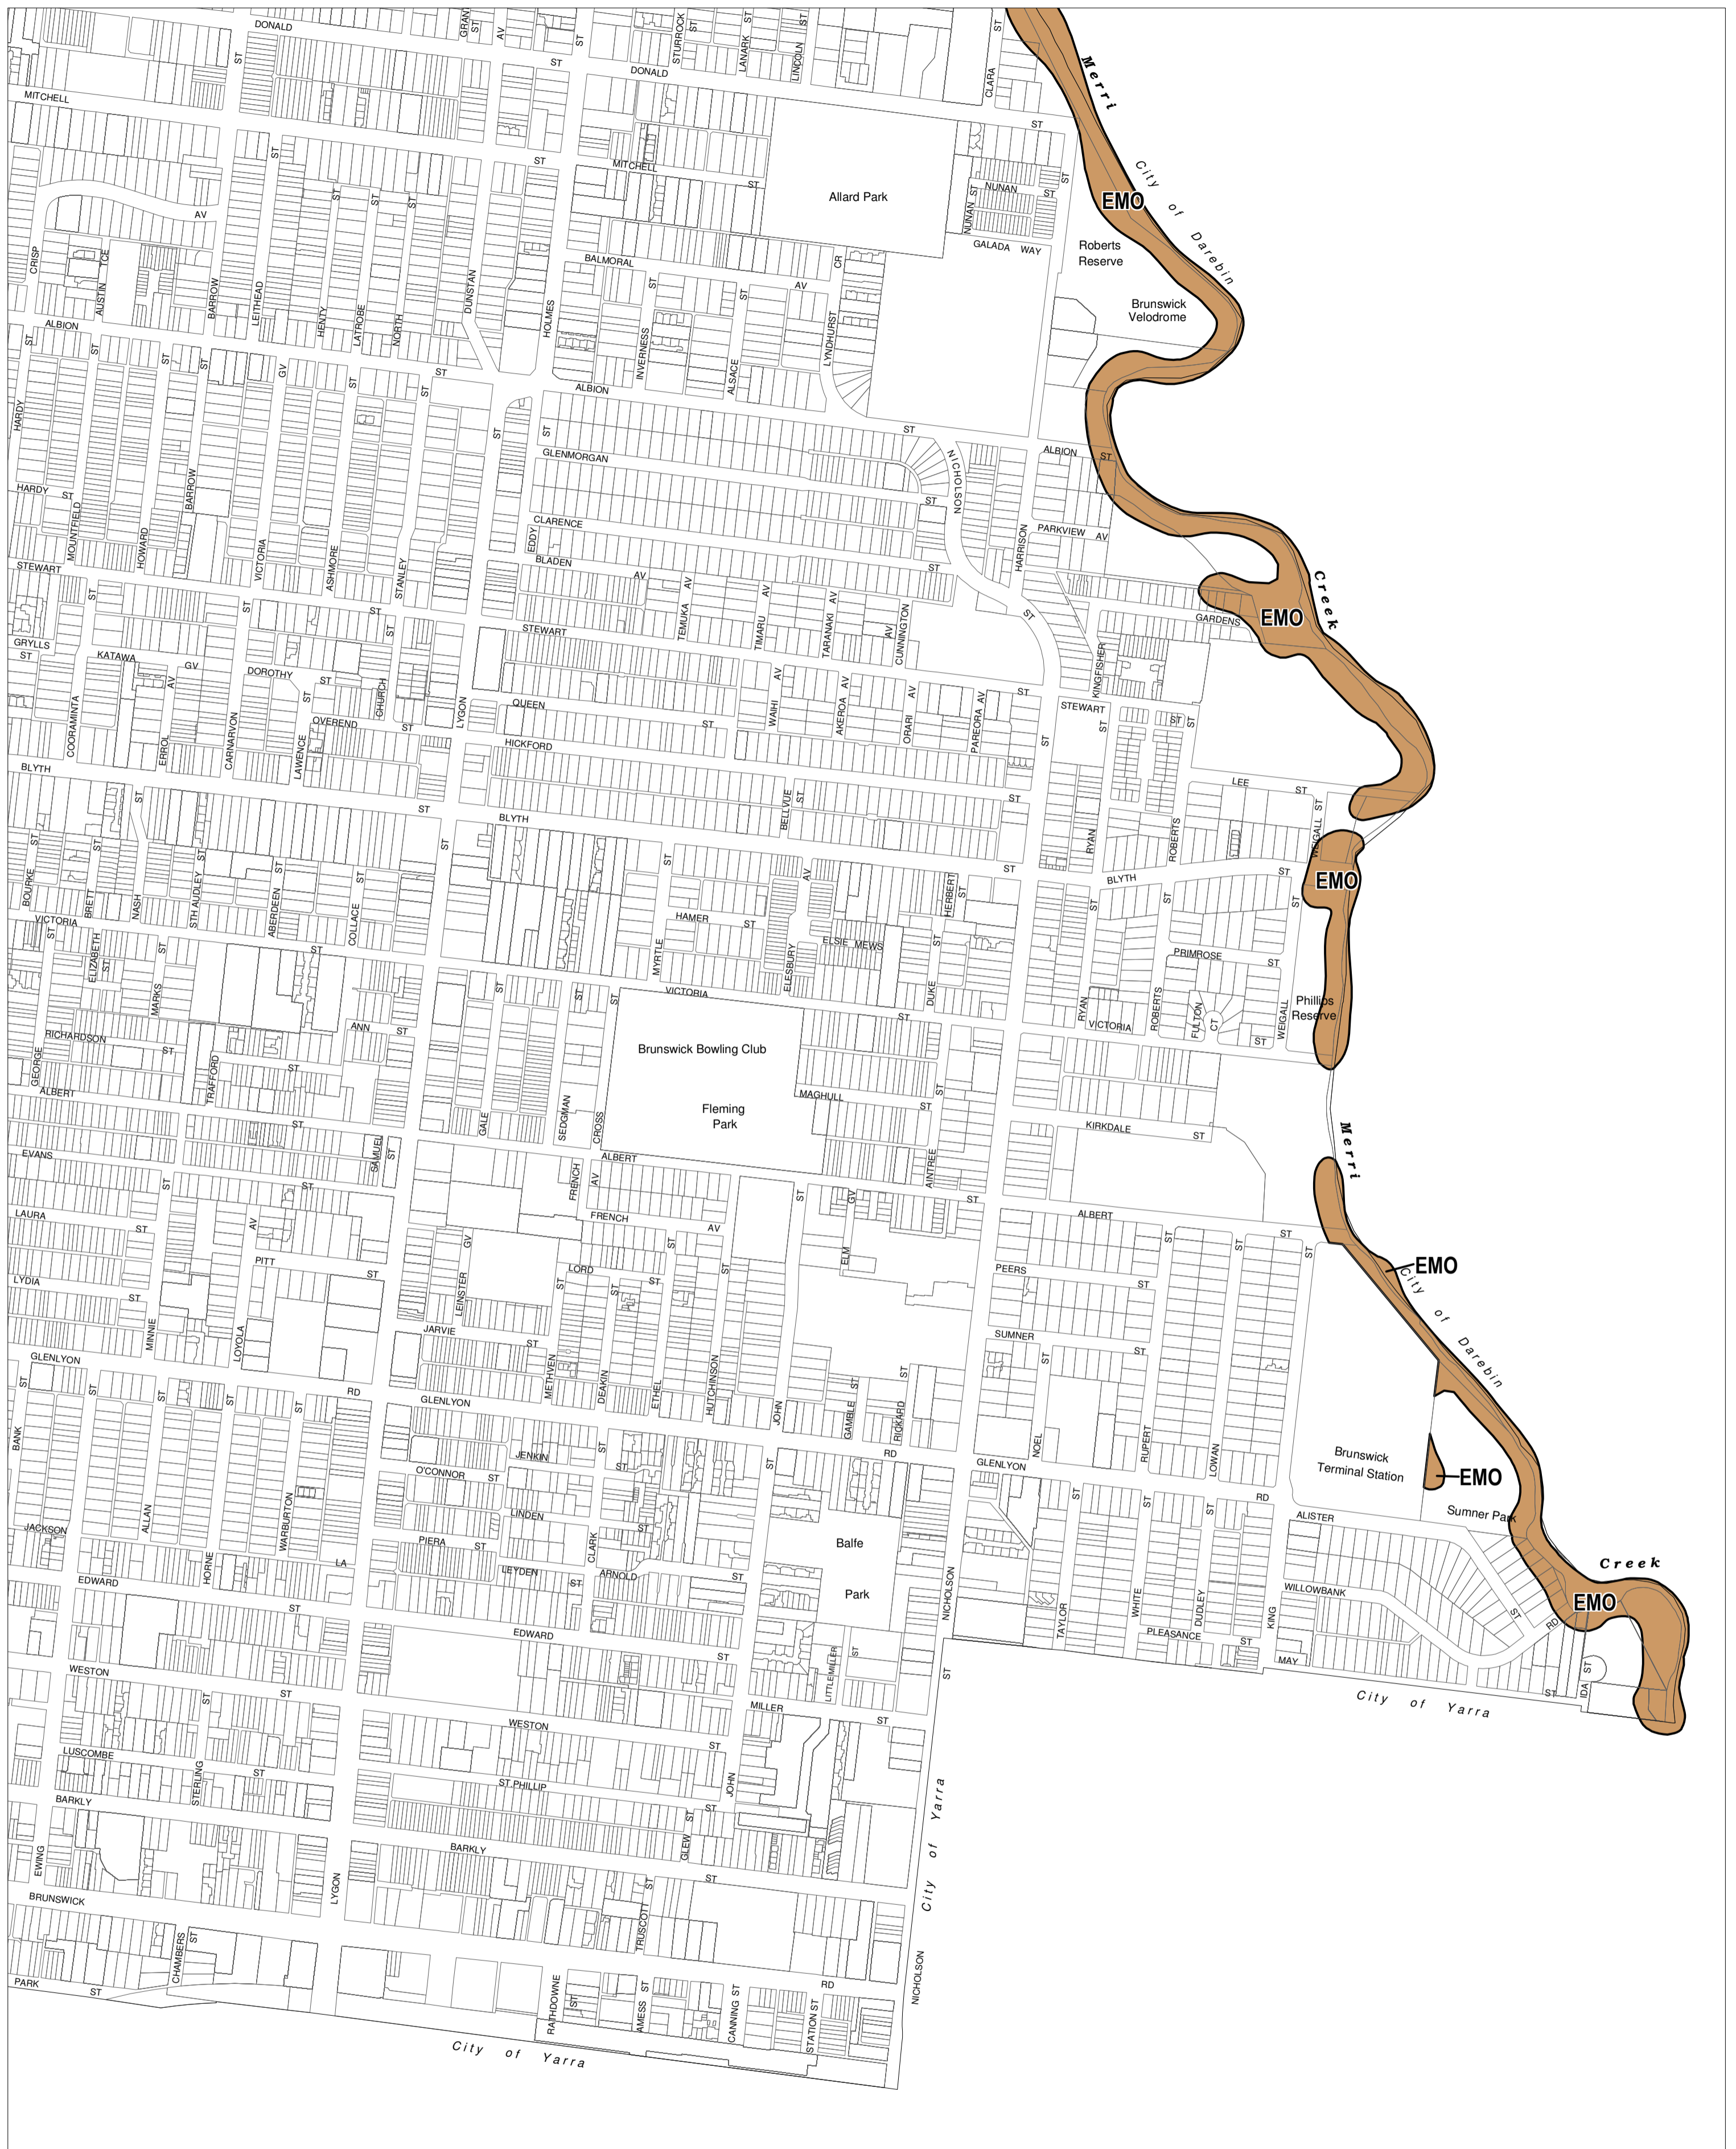

MORELAND PLANNING SCHEME - LOCAL PROVISION

Overlays
EMO Erosion Management Overlay

100 0 100 200 300 400 500 m
AUSTRALIAN MAP GRID ZONE 55

INDEX TO ADJOINING METRIC SERIES MAP

1	2	3	4
5	6	7	8
9	10	11	12
13	14		

State Government Victoria

Printed: 15/1/2013

AMENDMENT C83