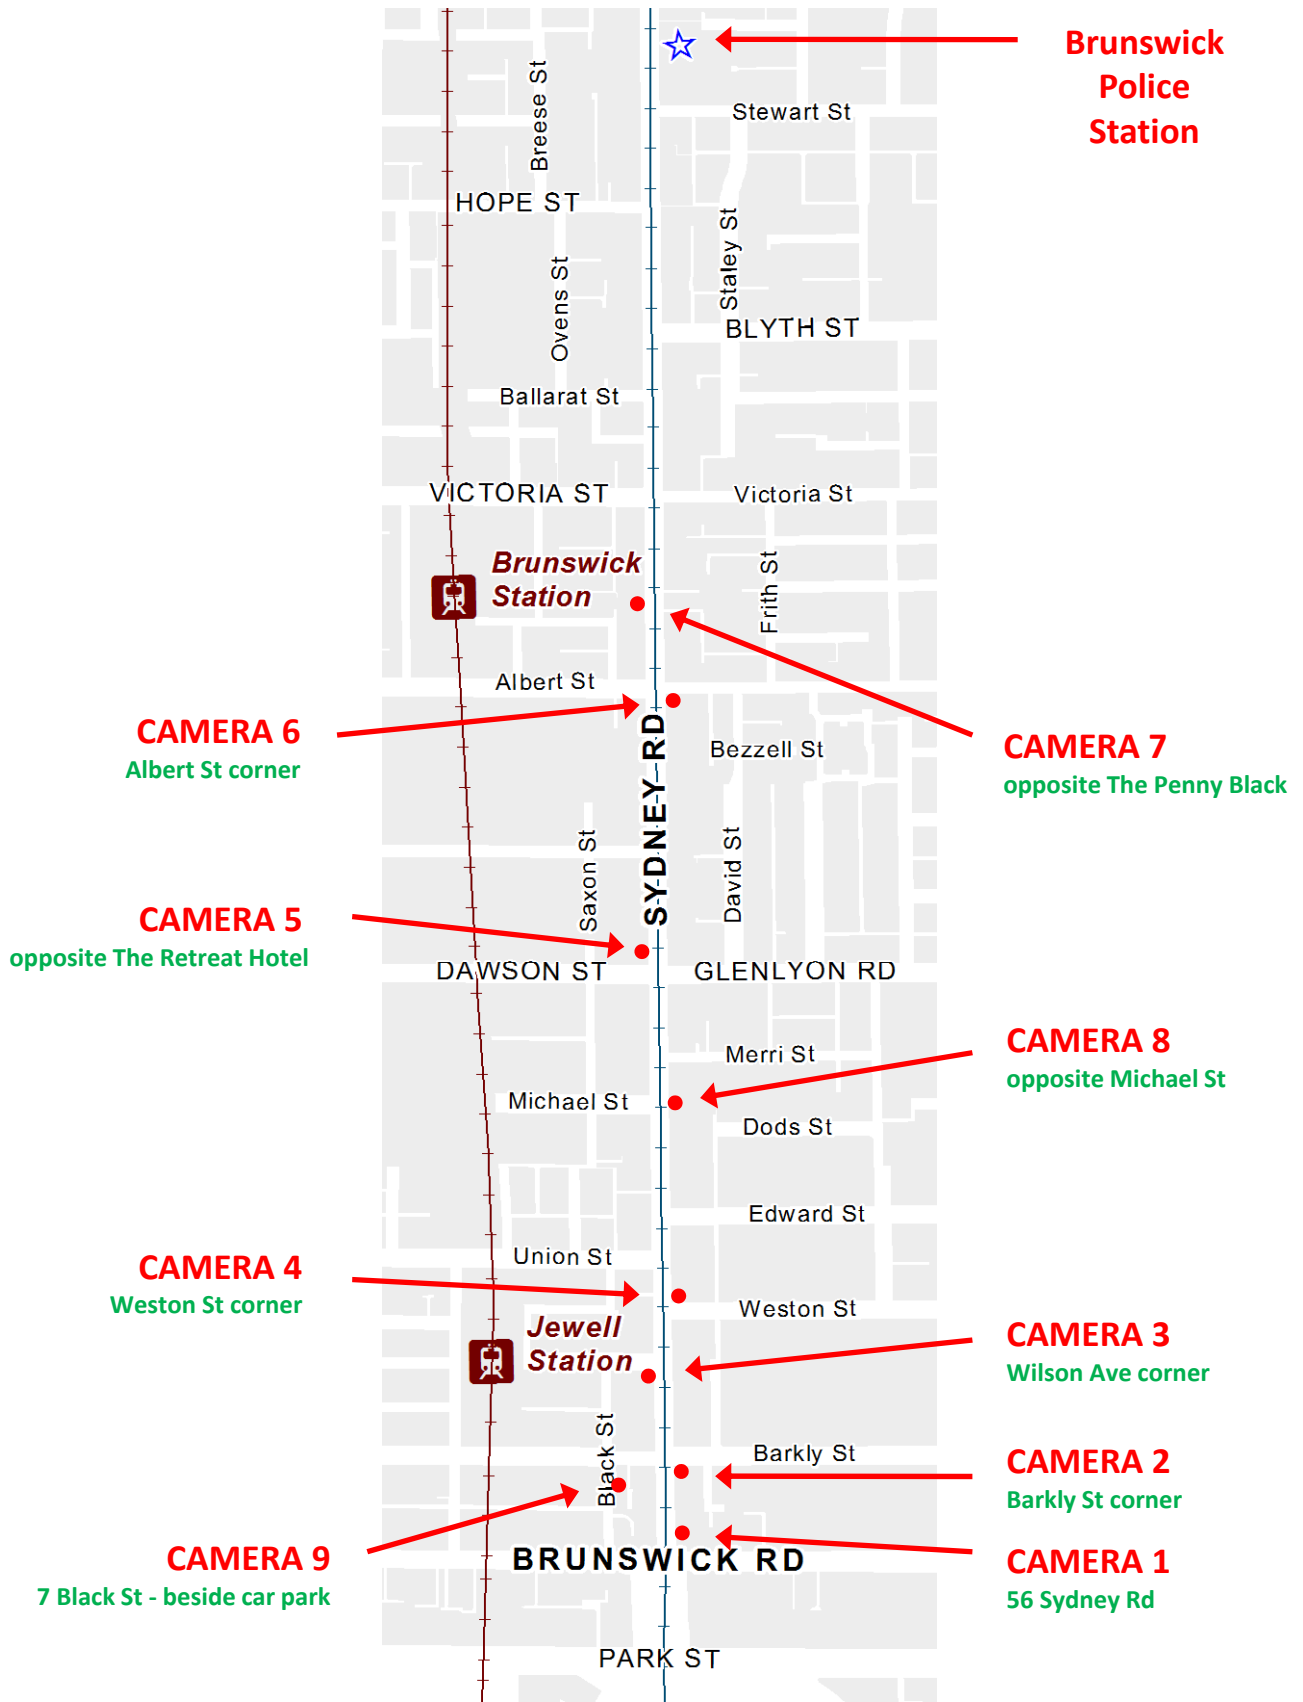

Brunswick CCTV Camera Locations

September 2014

D14/288108